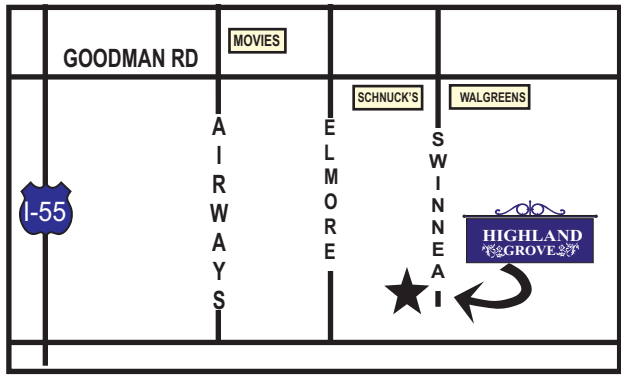

HIGHLAND GROVE

Starting in the
$140's

**BUILDER
PAYS
CLOSING
COSTS!!**

- Separate Showers
- Marble Whirlpool Tubs
- Gas Logs in FP
- Maple Cabinets
- Wired for Phone & C able

- DeSoto County Schools
- Memphis Phones
- Gas Heat/Hot Water
- Vaulted Ceilings
- Walk-in Closets

- Fully Sodded Yards
- GE Appliances
  Range Oven, Dishwasher, Disposal,
  Microwave/Venthood

All Prices, Terms, Sizes and conditions
subject to change without notice.

Quality Built By:
Johnny Coleman Builders, Inc.
www.colemanbuilders.com
662-536-3114

Kay Jefferies
901-619-7355 Cell
kayjefferies@kw.com
662-892-4000