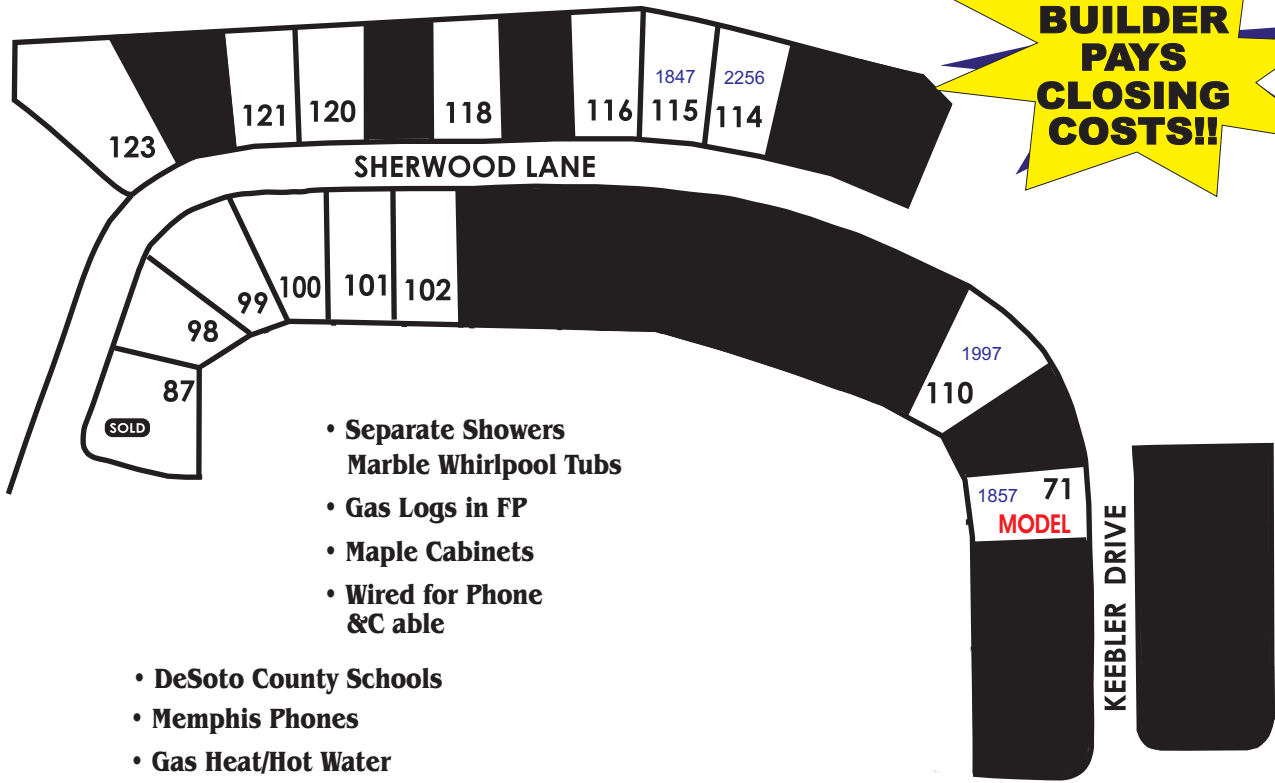

HIGHLAND GROVE

Starting in the
\$140's

**BUILDER
PAYS
CLOSING
COSTS!!**

- Separate Showers
- Marble Whirlpool Tubs
- Gas Logs in FP
- Maple Cabinets
- Wired for Phone & C able

- DeSoto County Schools
- Memphis Phones
- Gas Heat/Hot Water
- Vaulted Ceilings
- Walk-in Closets