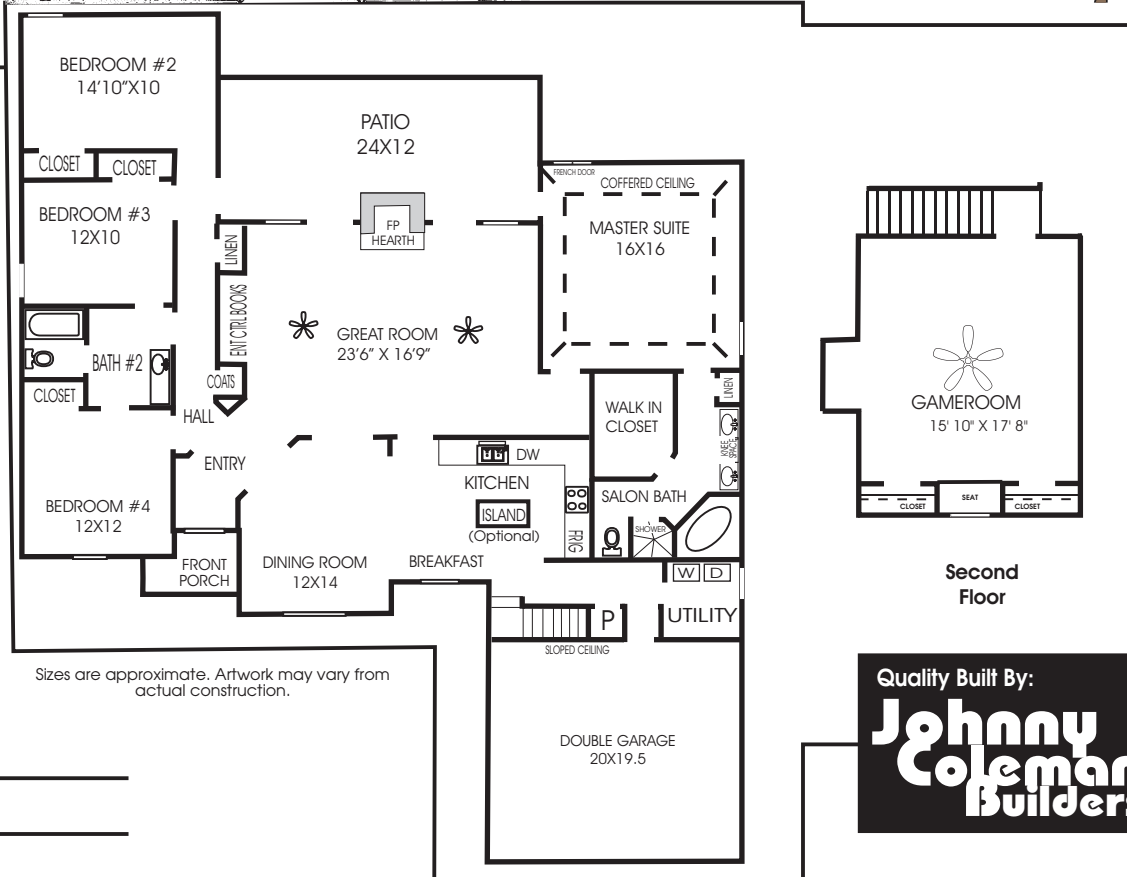

## The Fairways

Approximately 2641 heated sq. ft.

Sizes are approximate. Artwork may vary from actual construction.

Lot \_\_\_\_\_  
Price \_\_\_\_\_

Quality Built By:  
**Johnny  
Coleman  
Builders, Inc.**